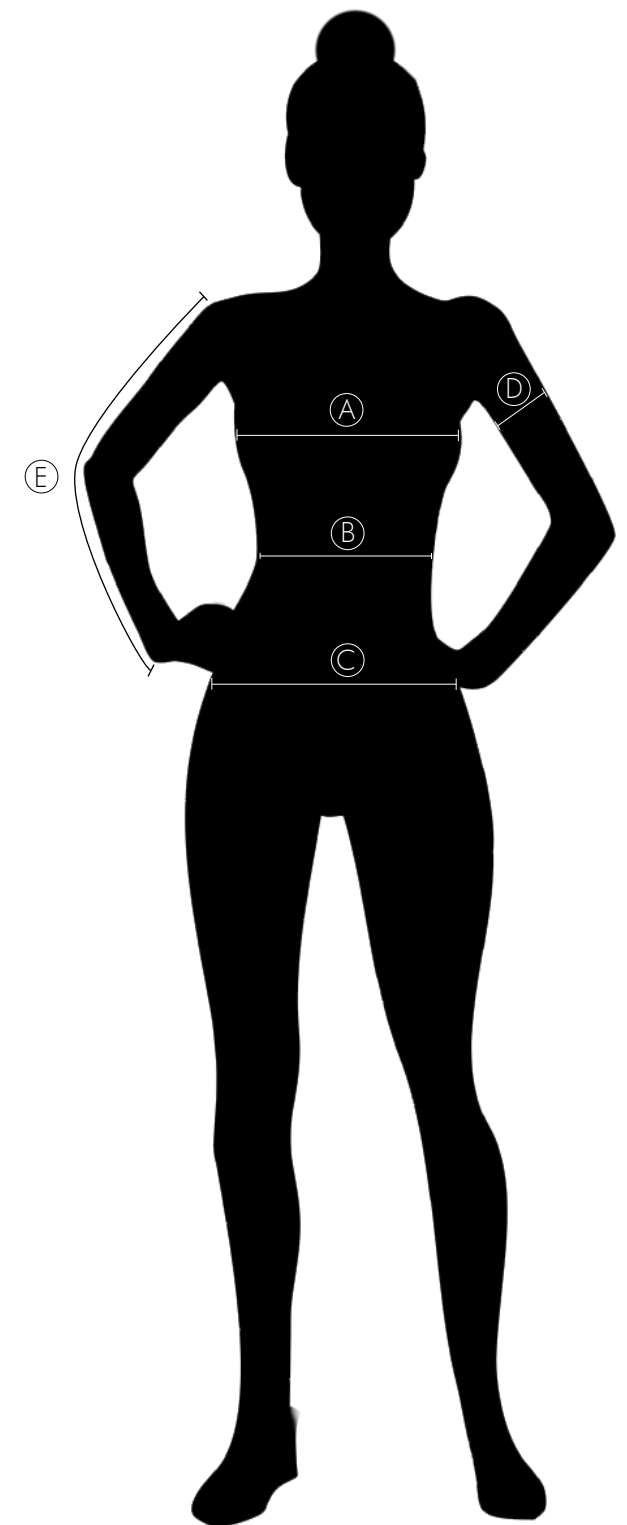

NEXT GENERATION JACKET BROWN

A

B

C

D

E

SIZE

CHEST
(cm)

WAIST
(cm)

BOTTOM
(cm)

BICEPS
(cm)

SLEEVE
LENGTH
(cm)

SIZE	CHEST (cm)	WAIST (cm)	BOTTOM (cm)	BICEPS (cm)	SLEEVE LENGTH (cm)
XS	86	74	88	35	63
S	92	80	94	36	64
M	98	86	100	37	64
L	104	93	106	38	65
XL	110	99	112	39	65

* The measurement in the size guide refer to the measurements of the garment, not body.